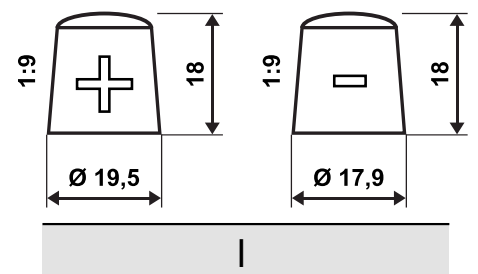

ERA part number: **A55090**

Technical parameter	Value
Battery	AGM Battery
ETN	550090080
Battery Capacity [Ah]	50 Ah
Cold Cranking Amps (CCA), EN [A]	800 A
Length [mm]	260
Width [mm]	173
Height [mm]	206
Layout	9
Terminals	1
Base hold-down	B07
Case size	G34
Weight [Kg]	17,50

Layout

Terminals

Base hold-down